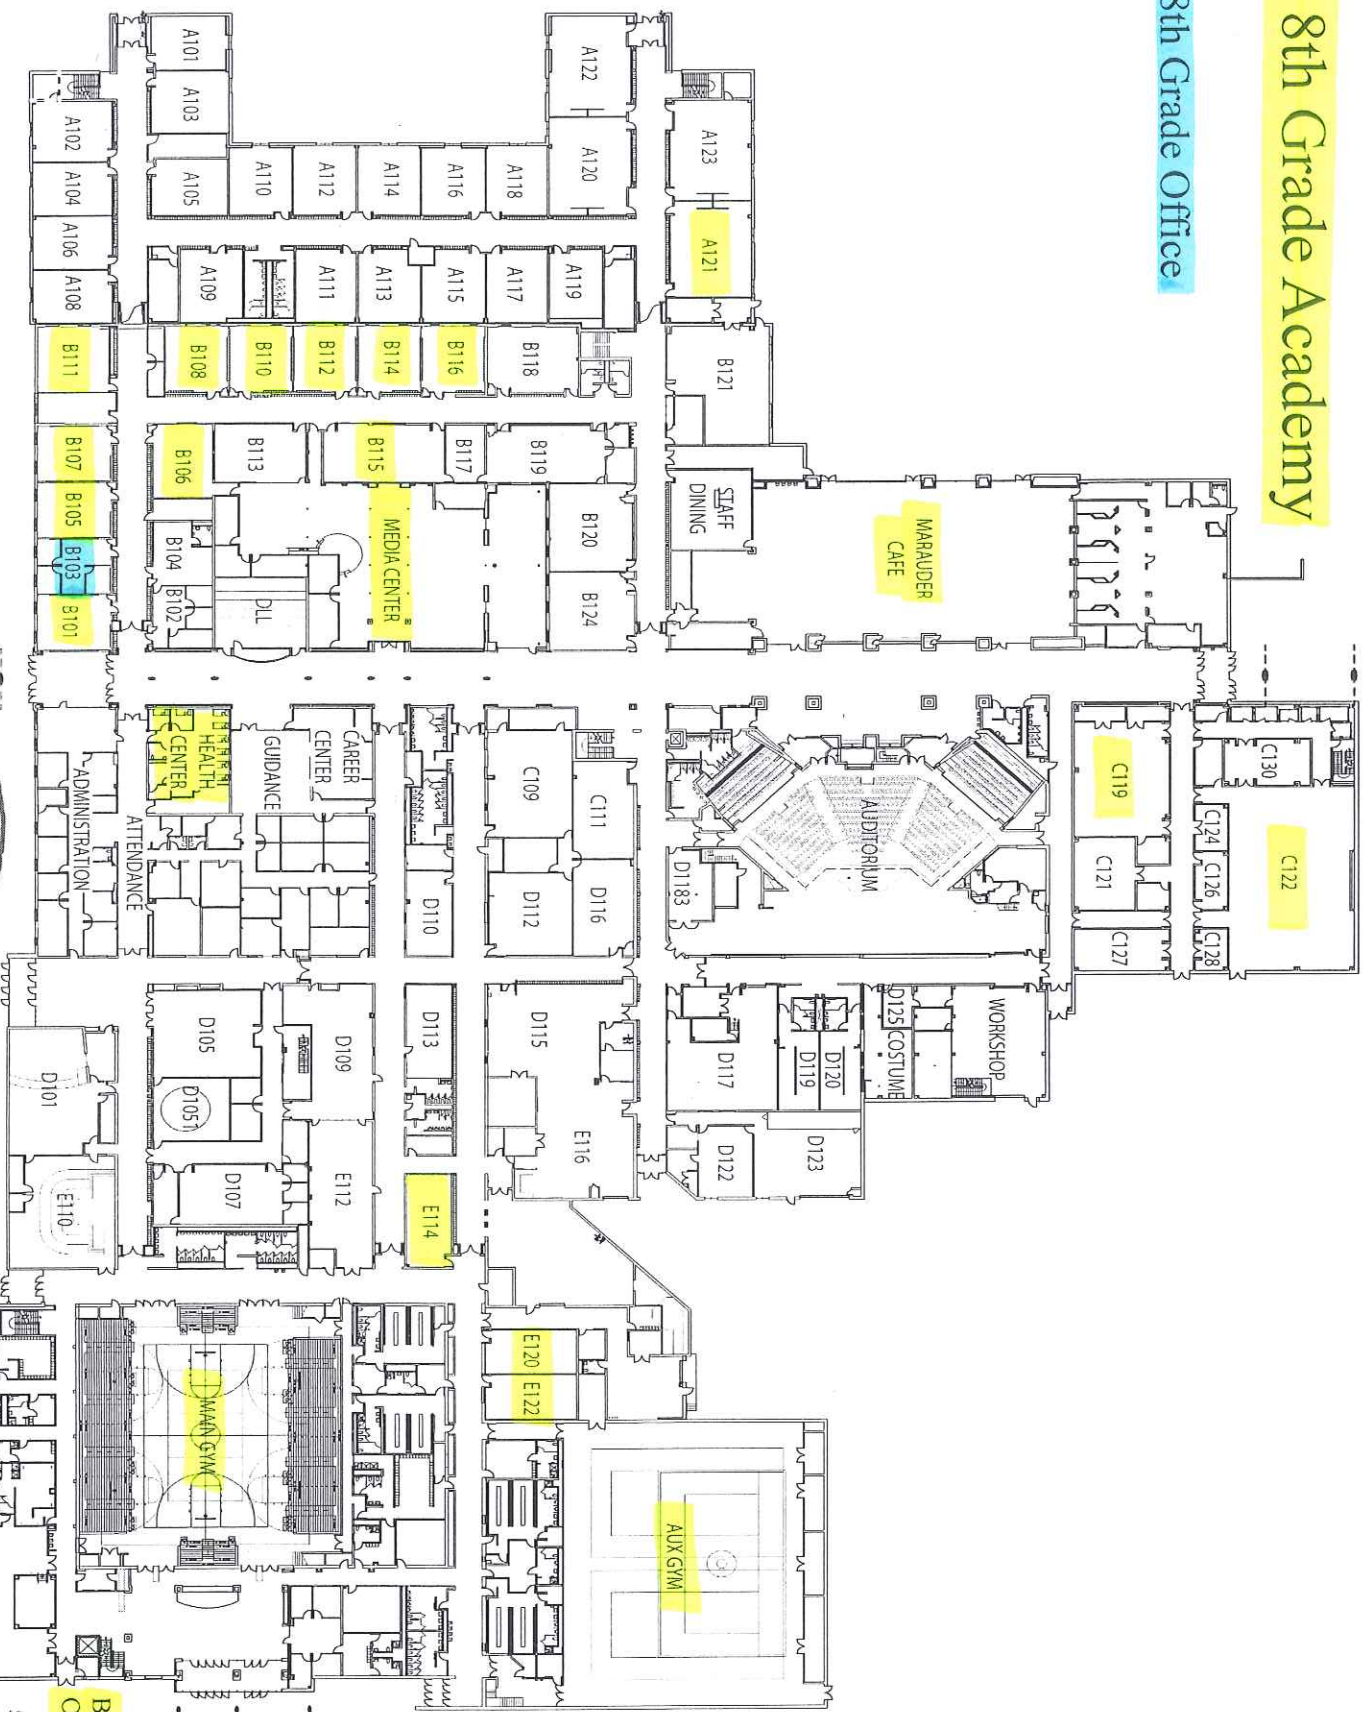

MVMS 8th Grade Academy

8th Grade Office

Car Drop Off
Pick up

Mt. Vernon High School
First Floor Plan Spring 2010

Bus Drop
Off / pick up

MVMS 8th Grade Academy

UNDER CONSTRUCTION
NO STUDENT ACCESS

Mt. Vernon High School
Second Floor Plan Spring 2010